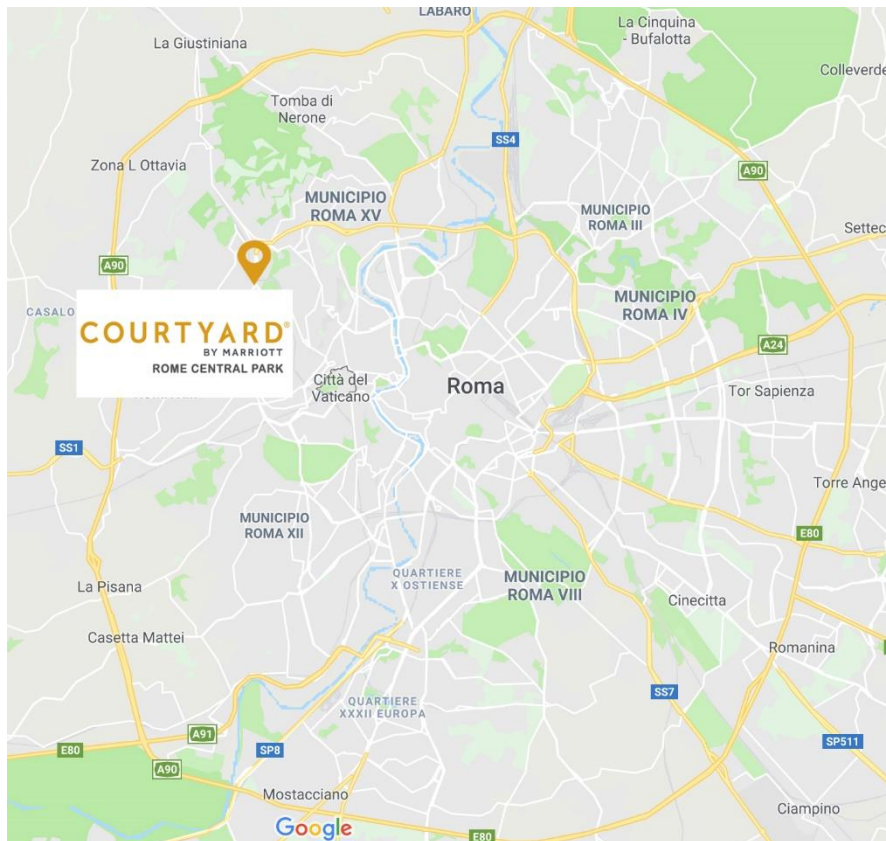

**AUDITORIUM
PARCO DELLA MUSICA**
8 KM – 15 MIN RIDE