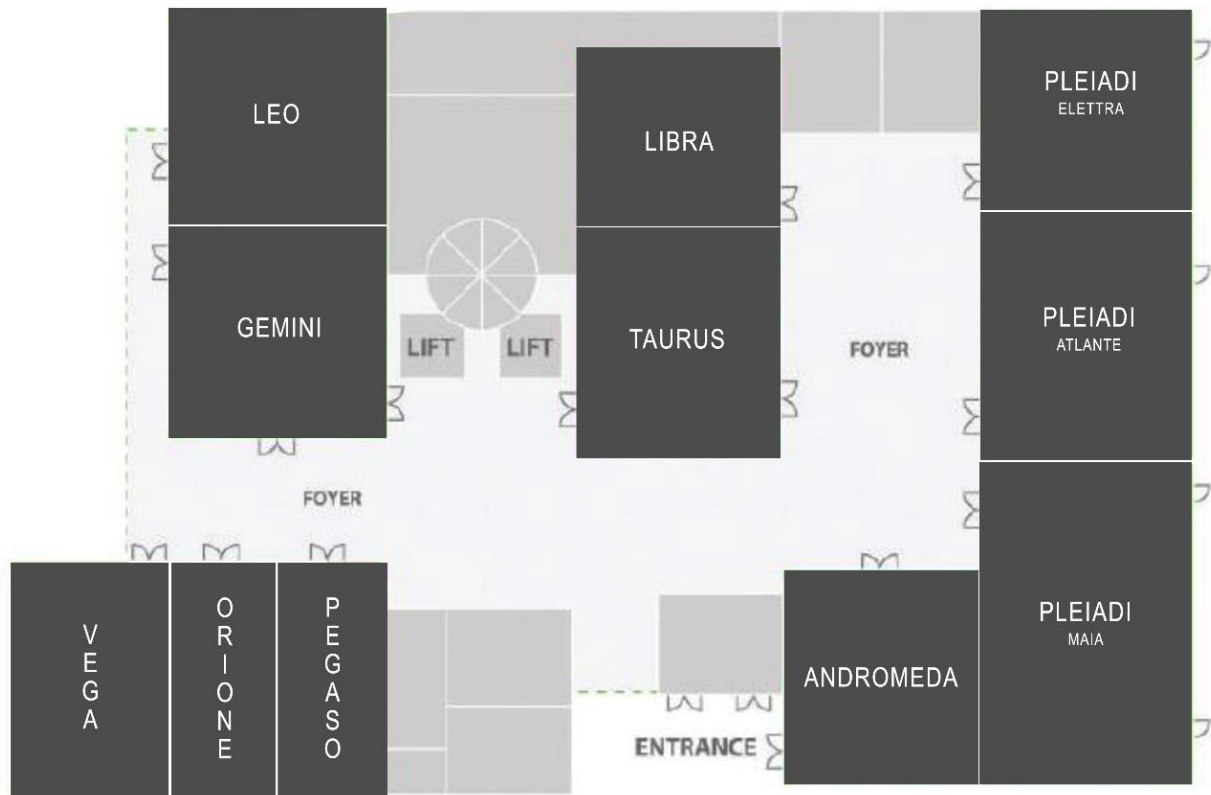

MEETINGS & EVENTS

11
MEETING ROOMS

1000 SQM
TOTAL EVENT SPACE

300 PEOPLE
MAX CAPACITY IN
TEATHER STYLE

95 PEOPLE
MAX CAPACITY
IN CABARET