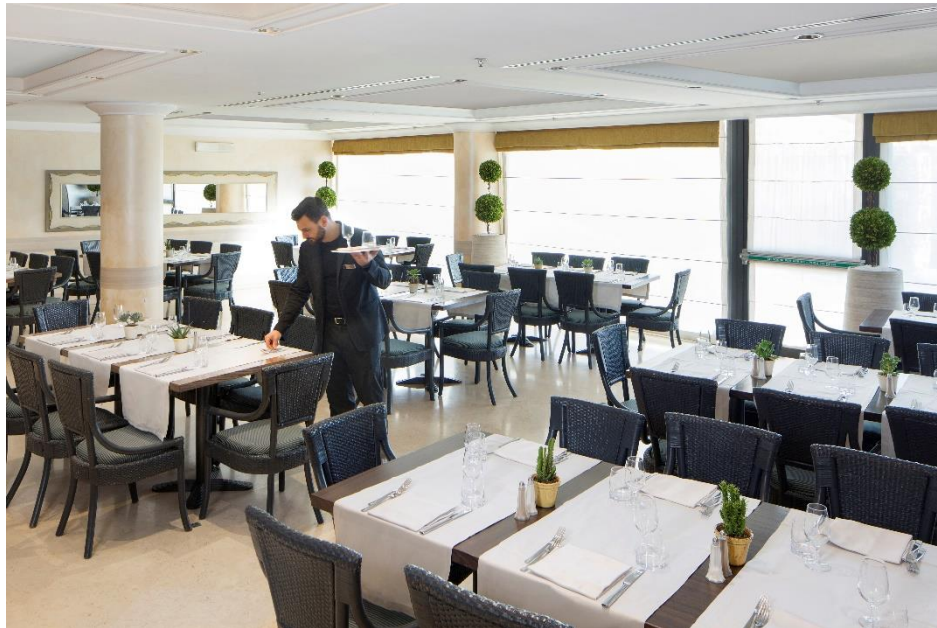

# RESTAURANT

## RISTORANTE *Moscati*

Contemporary Fine Dining & Wine Bar serving  
Mediterranean Cuisine.  
Sunny terrace!

- 70 internal covers
- 50 external covers
- Business casual dress code

*Phone +39 0635574 828*  
*<http://moscati.restaurant/>*

## IL PINETO

A fresh and energetic *buffet breakfast*.  
Our *banqueting room* is the ideal location to  
host a special event.  
Sunny terrace!

- 130 internal covers
- 70 external covers

*Breakfast Time: from 06:30 to 10:30*